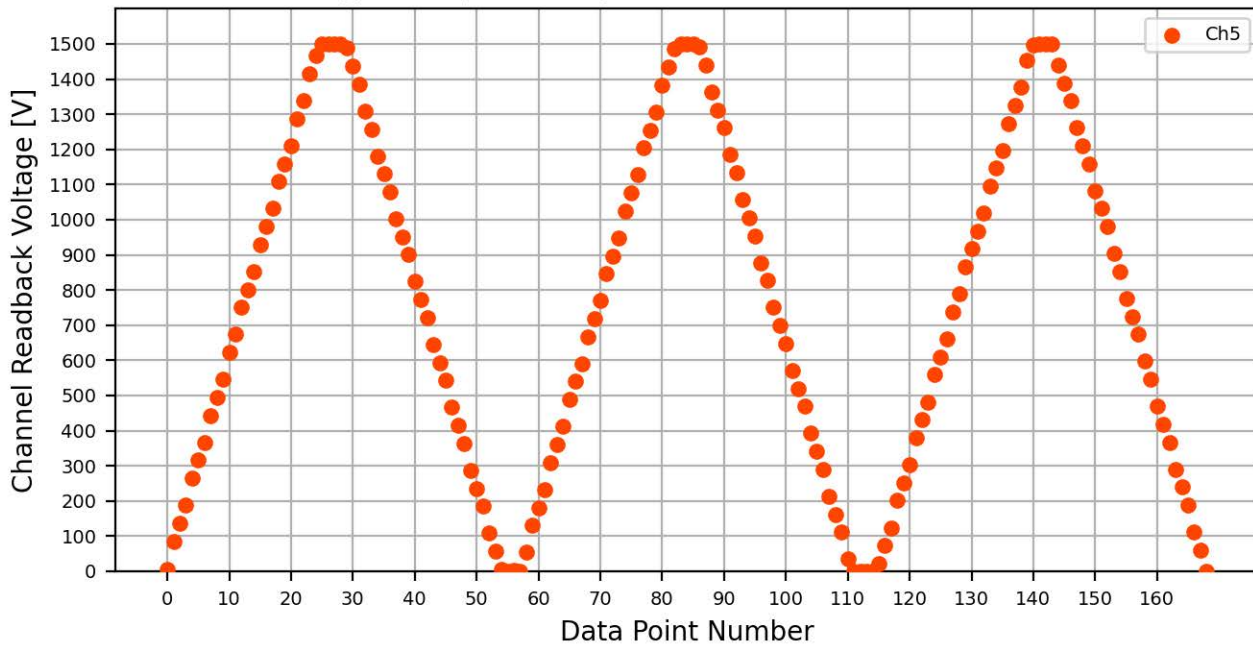

Voltage Ramp Test (Python) Bd #081, Slot #4, Ch #6

Voltage Ramp Test (Python) Bd #081, Slot #4, Ch #5