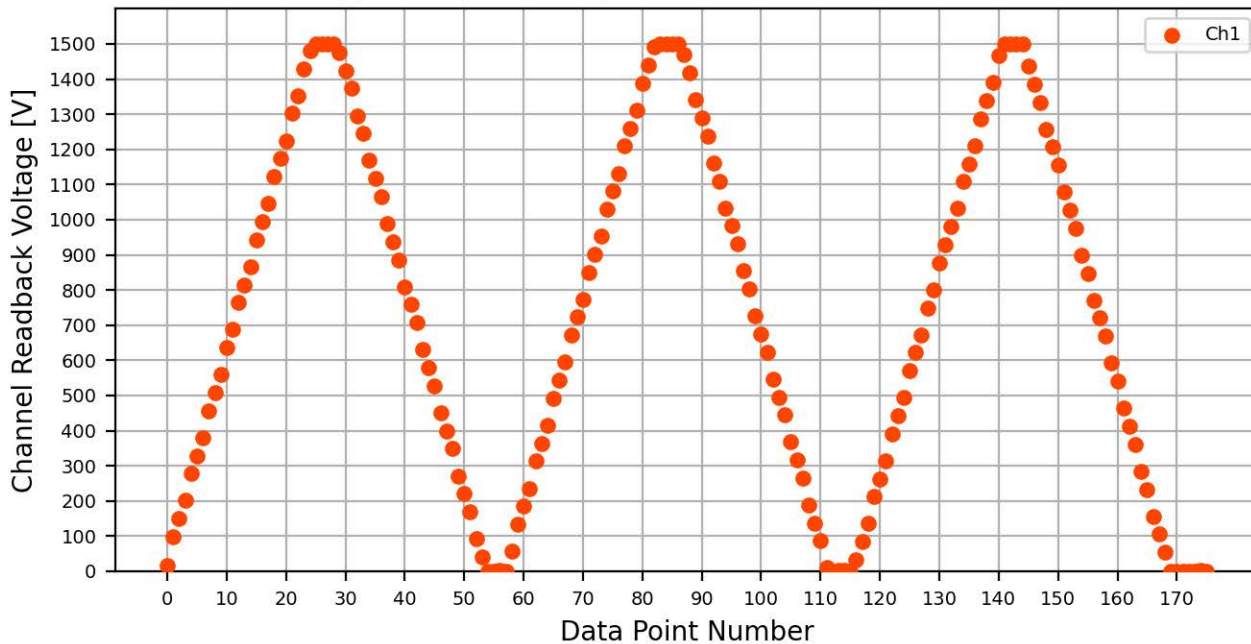

Voltage Ramp Test (Python) Bd #081, Slot #4, Ch #0

Voltage Ramp Test (Python) Bd #081, Slot #4, Ch #1

Voltage Ramp Test (Python) Bd #081, Slot #4, Ch #2

Voltage Ramp Test (Python) Bd #081, Slot #4, Ch #3