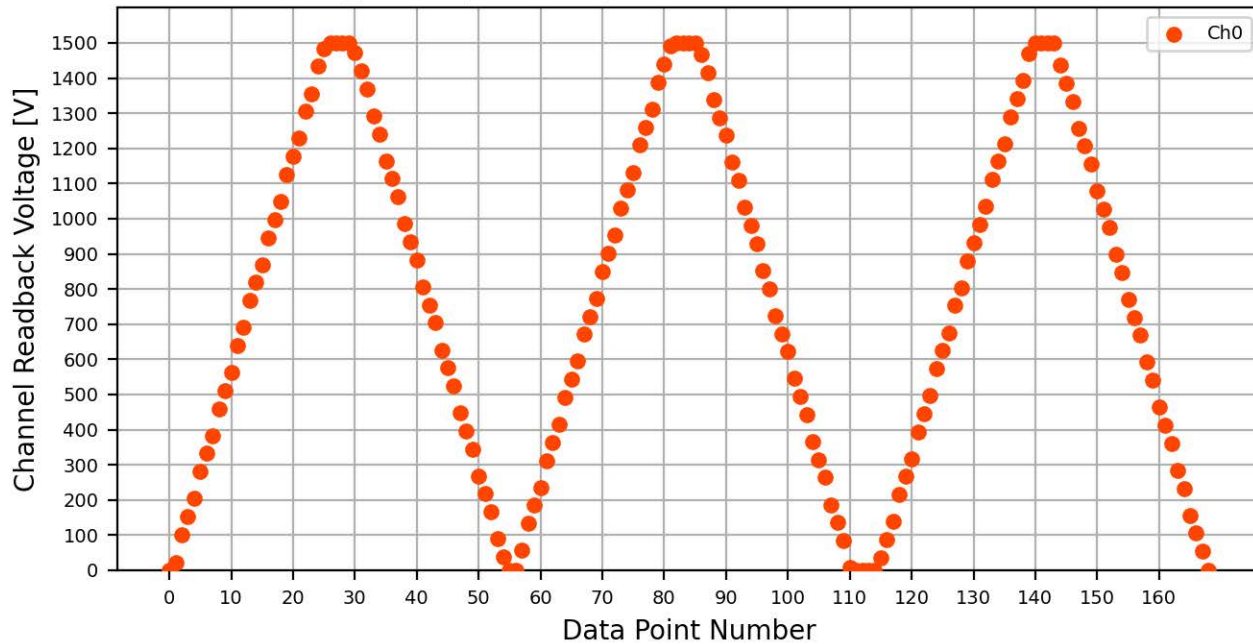

Voltage Ramp Test (Python) Bd #081, Slot #4, Ch #0

Voltage Ramp Test (Python) Bd #081, Slot #4, Ch #1

Voltage Ramp Test (Python) Bd #081, Slot #4, Ch #2

Voltage Ramp Test (Python) Bd #081, Slot #4, Ch #3