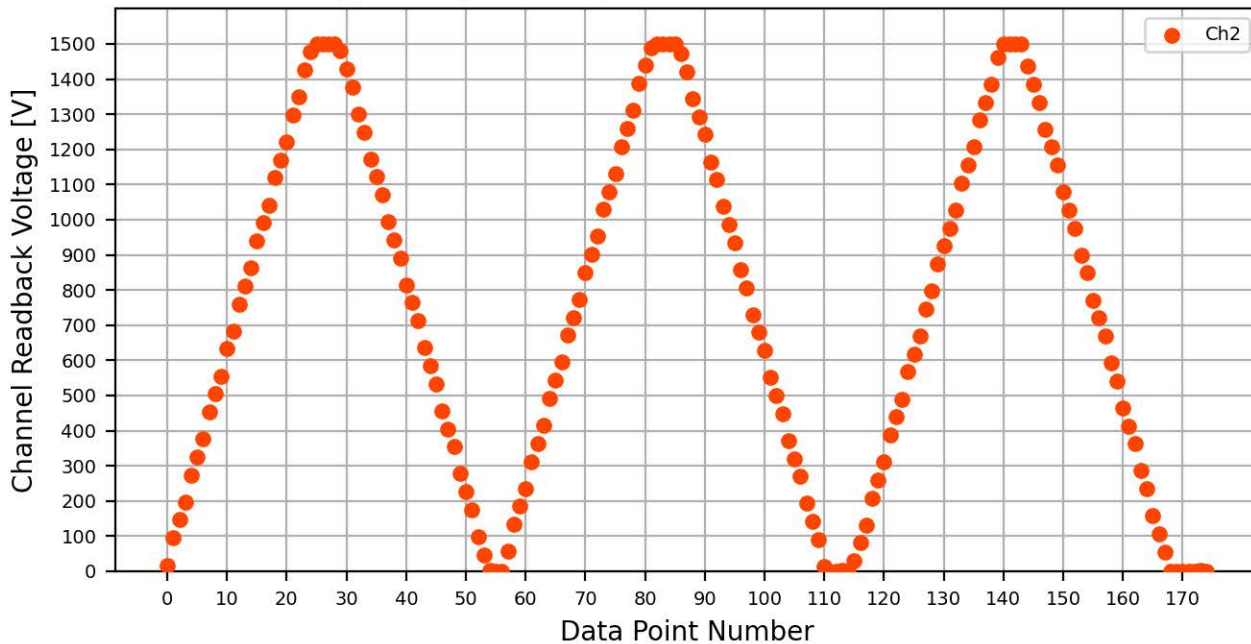

Voltage Ramp Test (Python) Bd #081, Slot #4, Ch #0

Voltage Ramp Test (Python) Bd #081, Slot #4, Ch #1

Voltage Ramp Test (Python) Bd #081, Slot #4, Ch #2

Voltage Ramp Test (Python) Bd #081, Slot #4, Ch #3