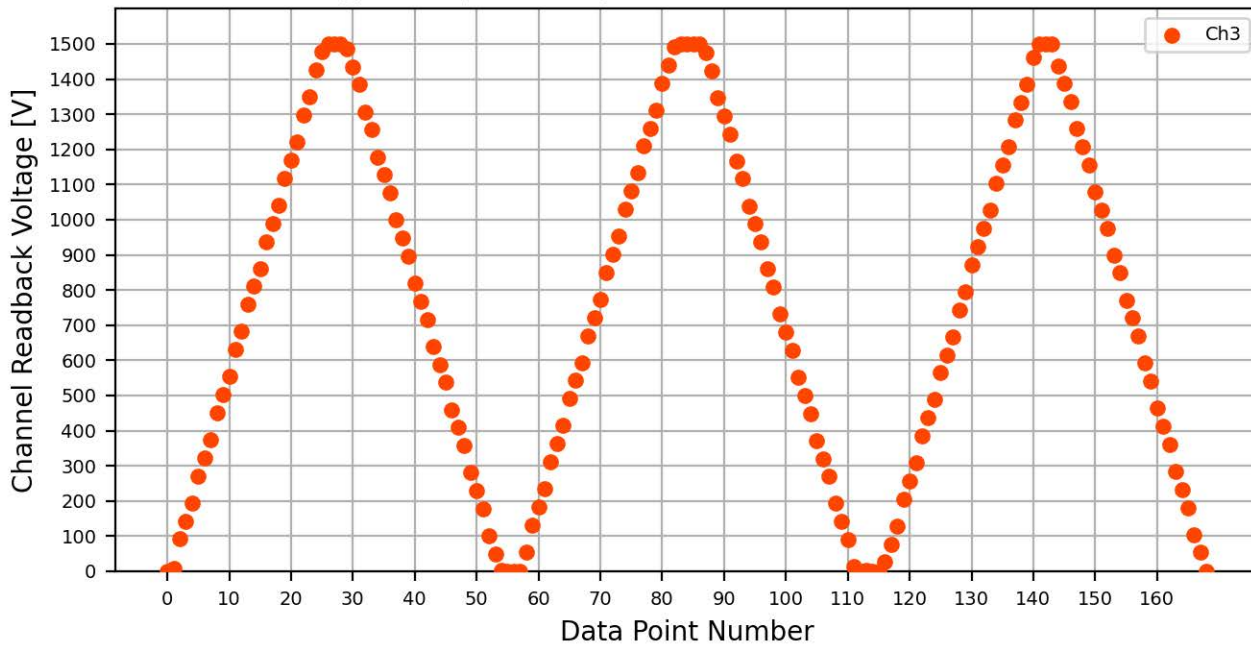

Voltage Ramp Test (Python) Bd #081, Slot #4, Ch #0

Voltage Ramp Test (Python) Bd #081, Slot #4, Ch #1

Voltage Ramp Test (Python) Bd #081, Slot #4, Ch #2

Voltage Ramp Test (Python) Bd #081, Slot #4, Ch #3