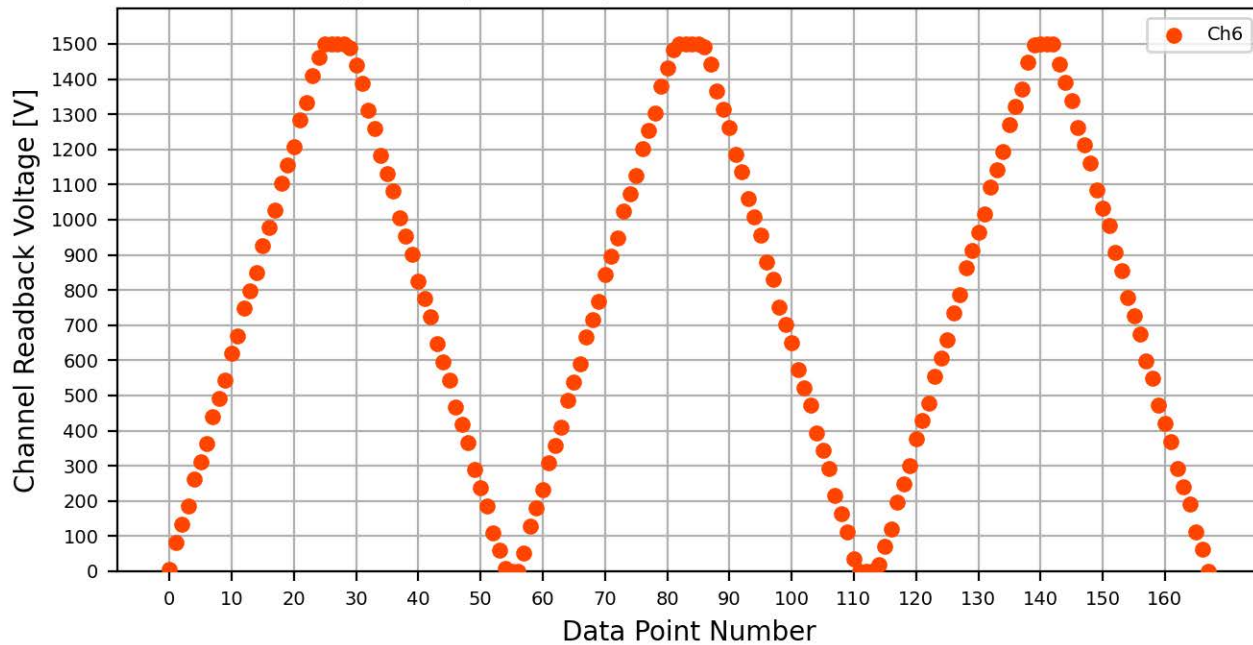

Voltage Ramp Test (Python) Bd #081, Slot #4, Ch #7

Voltage Ramp Test (Python) Bd #081, Slot #4, Ch #6